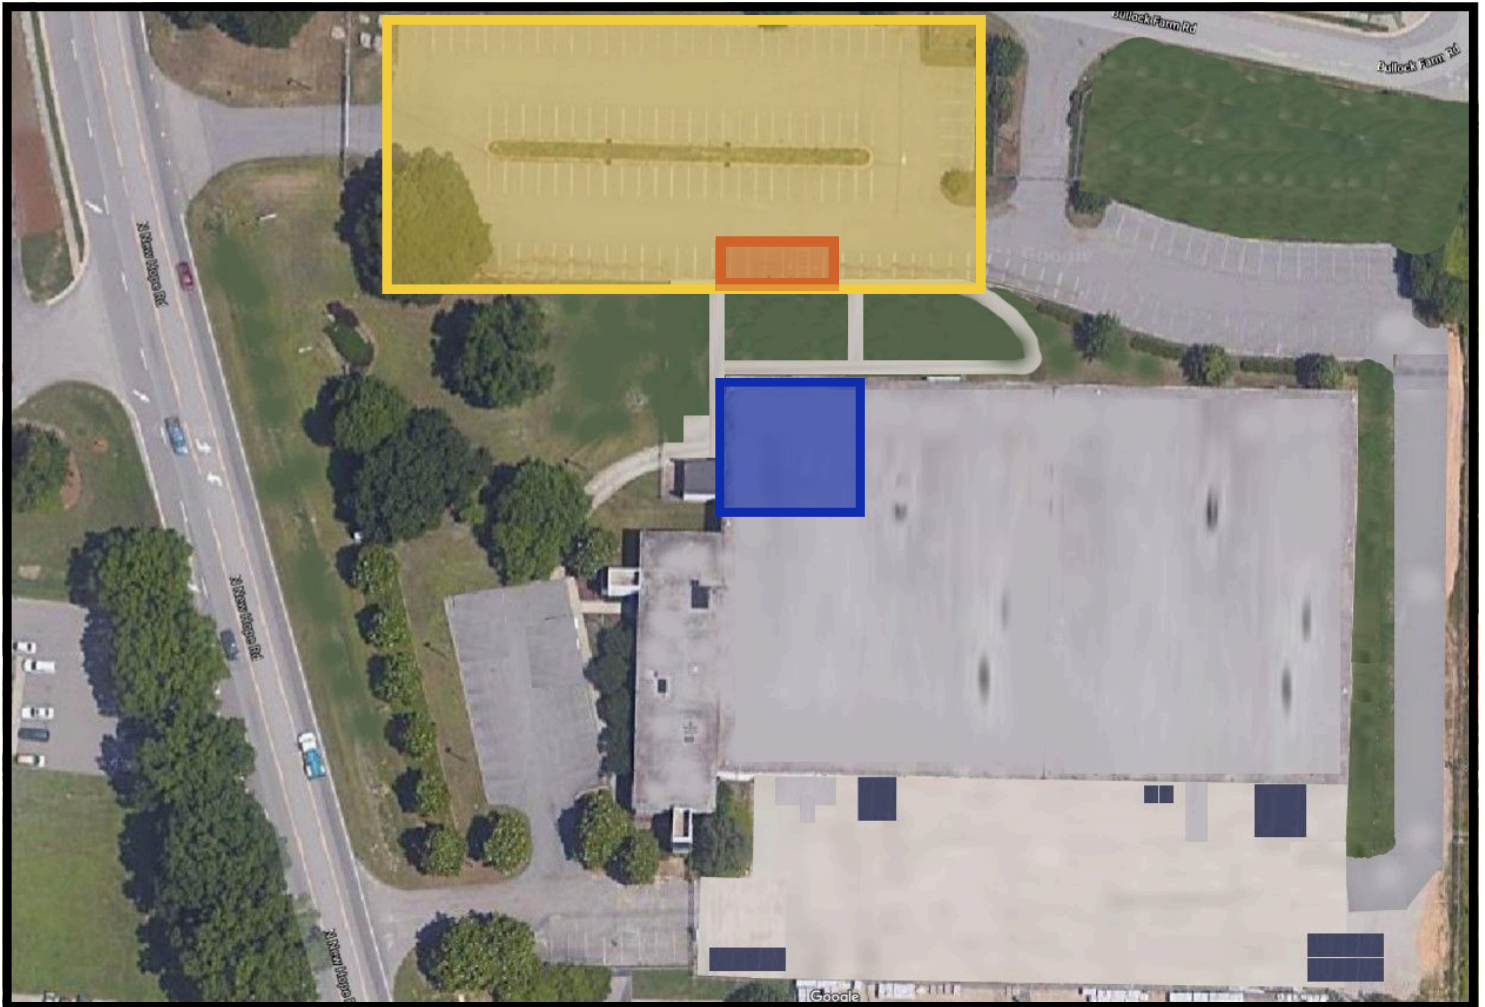

Wake County Facility City of Raleigh

Enclosure Size
2,000 sqft

Parking Spaces
150

Curbside Spaces
5

Wake County Board of Elections Office

1200 N. New Hope Rd., Raleigh, NC 27610

Wake County Board of Elections Office

1200 N. New Hope Rd., Raleigh, NC 27610

Legend

Voter Parking

Curbside Parking

Voting Enclosure